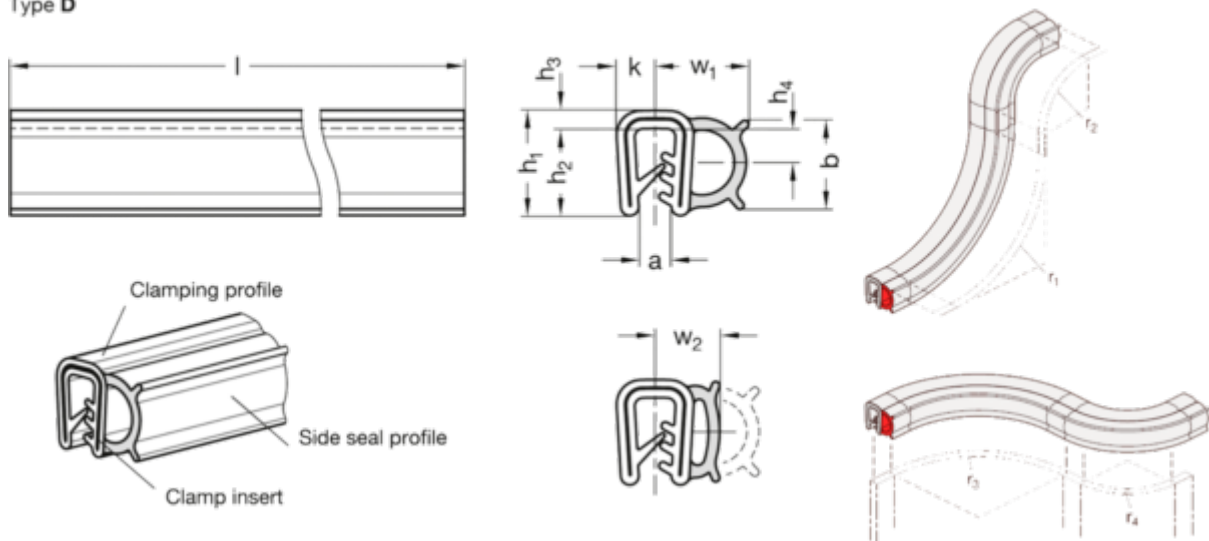

Article number: 202180EPDM13D20

Description: E+G Edge protection seal GN 2180-EPDM-13-D-20

Measures

Type D

a	= 1 - 3.5	r1	= 40
b	= 11	r2	= 50
h1	= 13	r3	= 100
h2	= 10.75	r4	= 80
h3	= 2.25	w1	= 11.25
h4	= 4.5	w2 up to 50%	= 8.75
l (Meter)	= 20	Weight in (g)	= 2800
k	= 4.75		